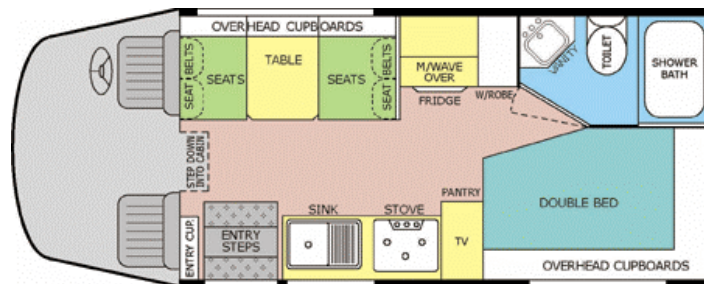

# 6 Berth Grand Tourer AA Motorhome

The 6 Berth Grand Tourer. 2 to 6 people.

A most luxurious model with the added features of a roll-out sun awning and colour TV.

This motorhome can accommodate up to 6 people with a permanent rear low down double bed, a double bed over the cabin and the dinette converts into a small double.

## Vehicle Specifications

<b>Make</b>	Mercedes or Iveco	<b>Vehicle length</b>	6.88 metres
<b>Transmission</b>	6 Speed Manual	<b>Vehicle height (external)</b>	3.40 metres
<b>Fuel</b>	Intercooled Turbo Diesel	<b>Vehicle height (internal)</b>	1.98 metres
<b>Engine capacity</b>	2.2/2.8 litre	<b>Vehicle width</b>	2.40 metres
<b>Fuel Consumption (approx)</b>	16 litres/100kms	<b>Battery</b>	Twin system
<b>Power steering</b>	Yes	<b>Power system</b>	12 volt/240 volt
<b>Passengers</b>	Up to 6 people		

## Vehicle Features

<b>Fridge</b>	2 door	<b>Freshwater holding tank</b>	130 litres
<b>Air-conditioning</b>	Cabin & motorhome	<b>Grey water holding tank</b>	Yes
<b>Microwave</b>	Yes	<b>Gas bottle</b>	1 x 9kg bottle
<b>Gas stove/grill</b>	Yes	<b>AM/FM Radio</b>	Yes
<b>Gas oven</b>	Yes	<b>Flyscreens</b>	Yes
<b>Hot and cold water</b>	Yes	<b>Fire extinguisher</b>	Yes
<b>Lighting</b>	12 volt/240 volt	<b>Colour TV</b>	Yes
<b>Double bed over cabin</b>	2.00 x 1.40 m	<b>Shower &amp; Toilet</b>	Yes
<b>Double bed at rear</b>	1.90 x 1.30 m	<b>Roll Out Shade Awning</b>	Yes
<b>Small double (dinette)</b>	1.80 x 1.40 m		