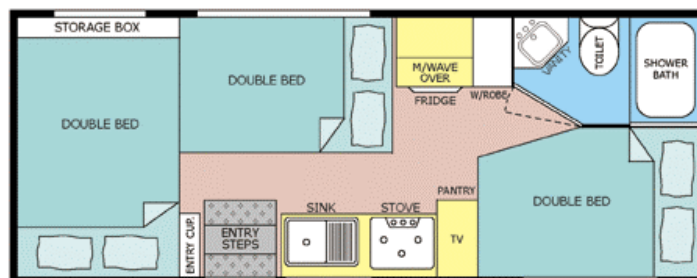

6 Berth Grand Tourer AA Motorhome

A most luxurious model with the added features of a roll-out sun awning and colour TV.

This motorhome can accommodate up to 6 people with a permanent rear low down double bed, a double bed over the cabin and the dinette converts into a small double.

Please note that this vehicle type is fitted with a child anchorage point.